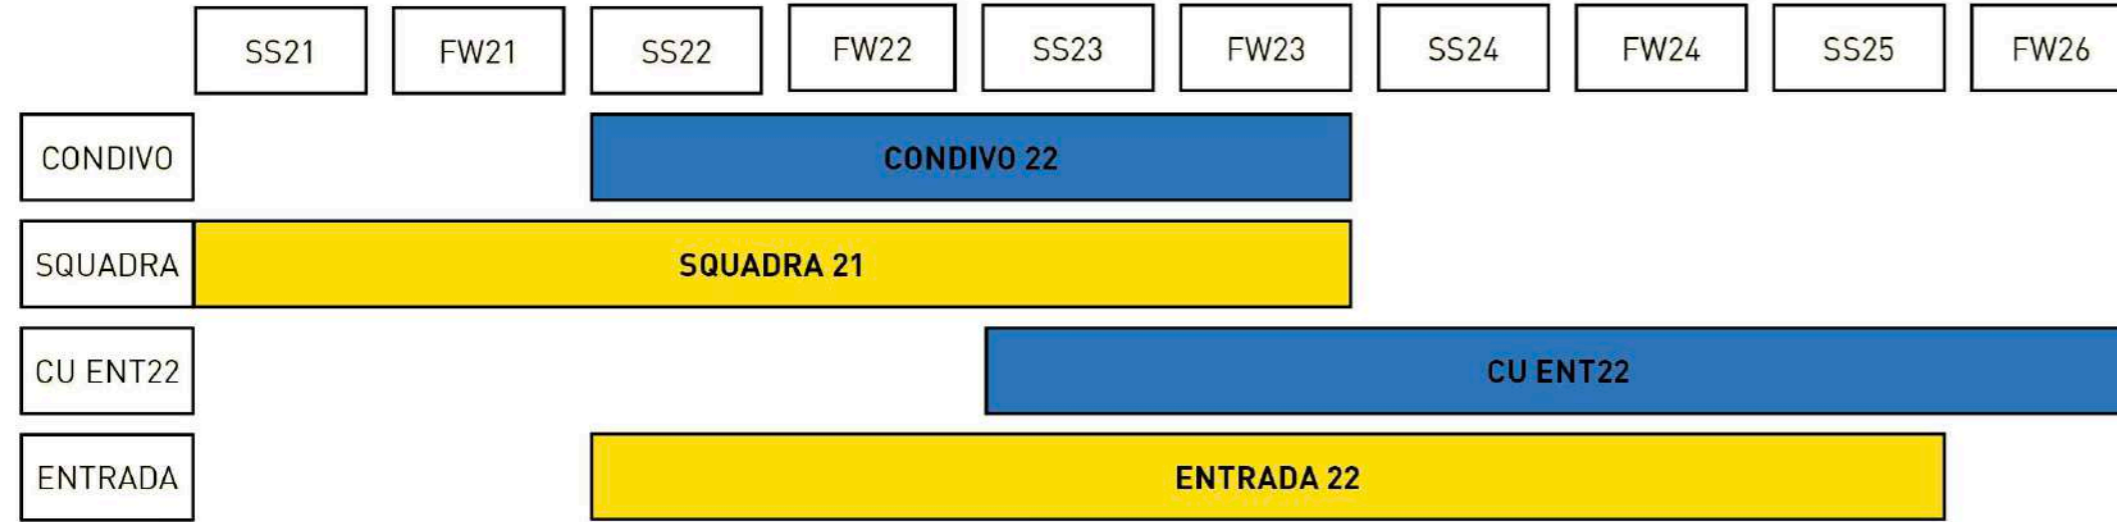

RANGE LIFECYCLE

**SPECIALIST
SPORTS**

Email: teamwear@specialistsports.com
Website: teamwear.specialistsports.com