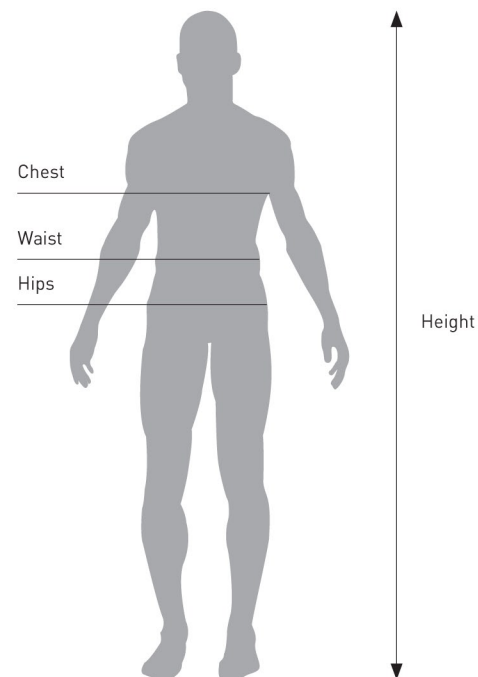

SIZE CHART

INLINE SIZE CHART

MIZUNO MAN	CHEST	WAIST	HIPS	HEIGHT
XXS	75-82	63-68	78-83	159-163
XS	83-88	69-74	84-89	164-168
S	89-94	75-80	90-94	169-173
M	95-100	81-86	95-100	174-178
L	101-106	87-92	101-106	179-183
XL	107-112	93-98	107-112	184-188
XXL	113-118	99-104	113-118	189-193
XXXL	119-124	105-110	119-124	194-198
MIZUNO WOMEN	CHEST	WAIST	HIPS	HEIGHT
XS	77-82	58-63	83-88	157-162
S	83-88	64-69	89-94	162-167
M	89-94	70-75	95-100	167-172
L	95-100	76-81	101-106	172-177
XL	101-106	82-87	107-112	177-182
XXL	107-112	88-93	113-118	182-187
MIZUNO JUNIOR	CHEST	WAIST	HIPS	HEIGHT
116	58-61	55-56	62-64	110-116
128	62-64	57-58	65-69	116-128
140	65-71	59-64	70-77	128-140
152	72-79	65-68	78-83	140-152
164	80-86	69-72	84-89	152-164

The measurements shown in the table are expressed in centimeters and indicate a range of average measurements between the minimum and maximum measurements for the corresponding size.

Please be aware that the sizing for inline products and bespoke product is slightly different. This is dependent on the sport and activity the customer requires the product for. Mizuno recommends that the customer tries on the product before placing the order. Sizing samples can be arranged by contacting your Mizuno Sales Representative.